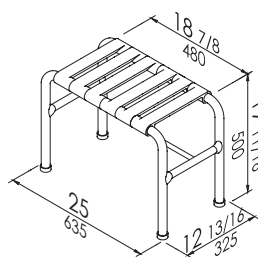

19 11/16" x 25 x 12 13/16" **G01JDSxx41**

Code

www.ponteguliousa.com

Stool with nylon slats, made of zinc-plated steel pipe, coated with antimicrobial, biocompatible, warm-to-the-touch vinyl