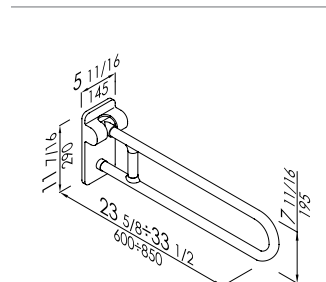

Product

	Code
23 5/8"	G40JCSxx09
27 9/16"	G40JCSxx10
33 1/2"	G40JCSxx47

Options

Removable roll paper holder	F17AGNxx03

Folding grab bar with reinforced joint made of seamless zinc-plated steel pipe, coated with **antimicrobial**, biocompatible and warm-to-the-touch vinyl.
MAXIMA Series 1 5/16" Dia

www.ponteguliousa.com