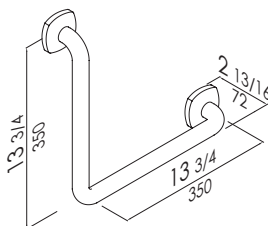

Product

	Code
13 3/4" x 13 3/4"	G16JBSxx19

Options

Chromed flange covers (2 pcs)	Y87JISC132

L-shaped grab bar made of seamless zinc-plated steel pipe, coated with **antimicrobial**, biocompatible and warm-to-the-touch vinyl. Clear space between the wall and bar 1 1/2". NEW PASTELLO Series 1 5/16" Dia

www.pontegiuliosa.com