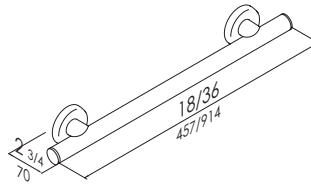

Product

	<i>Code</i>
18"	G18UASxx03
24"	G18UASxx04
36"	G18UASxx07
42"	G18UASxx08

www.pontegjuliousa.com

Straight grab bar made of stainless steel AISI 304 pipe with polished finish.
Clear space between the wall and bar 1 1/2".
PRESTIGIO line 1 1/4" Dia