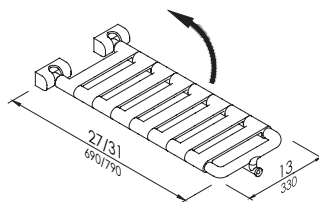

13" x 27" **G01JDSxx37**

Code

13" x 31" **G01JDSxx38**

www.ponteguliousa.com

Bathtub folding seat with nylon slats, made of zinc-plated steel pipe, coated with biocompatible, warm-to-the-touch vinyl

Product