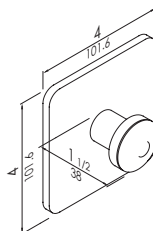

Product

Code

4" x 40"

F30AKNW102

www.pontegiuliousa.com

Large triple robe hook

Product

Code