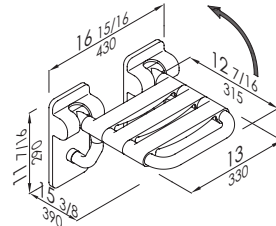

Product

www.ponteguliousa.com

15 3/8" x 13"

Code

G40JDSxx27

Folding seat with nylon slats, made of zinc-plated steel pipe, coated with antimicrobial, biocompatible, warm-to-the-touch vinyl

Product

www.ponteguliousa.com

16 5/16" x 13"

Code

G01JDSW142

Folding seat with white ABS base, made of seamless zinc-plated steel pipe, coated with biocompatible, warm-to-the-touch vinyl

Product

www.ponteguliousa.com

17 1/8" x 18 1/2"

Code

G22JDSW142

Folding seat with white ABS base, made of seamless zinc-plated steel pipe, coated with biocompatible, warm-to-the-touch vinyl

Product

Phenolic teak

Phenolic stone

Phenolic white

Option

www.ponteguliousa.com

17" x 15 1/2"

Code

G25JDSxx20

17" x 18 1/2"

G25JDSxx21

Options

Wall protection plate 5 5/16" x 8 3/4"

Y88JKSN113

Folding seat with phenolic platform, made of zinc-plated steel pipe, coated with biocompatible, warm-to-the-touch vinyl. CONTRACTOR Series.

Product

www.ponteguliousa.com

20 1/2" x 19 1/2" x 13"

Code

G02JDSxx01

Removable seat with nylon slats, made of zinc-plated steel pipe, coated with biocompatible, warm-to-the-touch vinyl