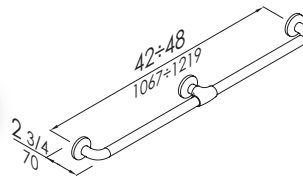

Code
42"	G11JASxx08
48"	G11JASxx09

Straight grab bar made of aluminium pipe, coated with nylon.
Clear space between the wall and bar 1 7/16".
POLYCOLOR Series 1 5/16" Dia

www.pontegiuliosa.com

Product