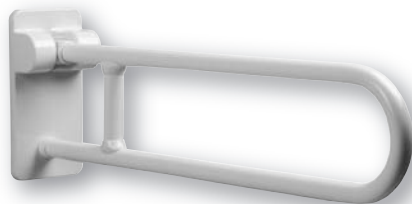

Product

www.pontegiuliousa.com

	Code
23 5/8"	G40JCSxx01
27 9/16"	G40JCSxx03
33 1/2"	G40JCSxx46

Options	
Removable roll paper holder	F17AGNxx03

Folding and rotating grab bar with reinforced joint made of seamless zinc-plated steel pipe, coated with **antimicrobial**, biocompatible and warm-to-the-touch vinyl. MAXIMA Series 1 5/16" Dia

Product

www.pontegiuliousa.com

	Code
33 1/2"	G40JCSxx11

Options	
Removable roll paper holder	F17AGNxx03

Folding and rotating grab bar with reinforced joint made of seamless zinc-plated steel pipe, coated with **antimicrobial**, biocompatible and warm-to-the-touch vinyl. Equipped with soft armrest. MAXIMA Series 1 5/16" Dia

Product

www.pontegiuliousa.com

	Code
24" x 26"	G02JBSxx01
22 1/4" x 42 1/8"	G02JBSxx03
A x B	ON DEMANDE

Customised corner grab bar made of seamless zinc-plated steel pipe, coated with **antimicrobial**, biocompatible and warm-to-the-touch vinyl. Clear space between the wall and bar 1 1/2". MAXIMA Series 1 5/16" Dia

Product

www.pontegiuliousa.com

	Code
30" x 33 3/4" x 33 3/4"	G02JBSxx06
A x B x C	ON DEMANDE

Options	
Hand shower	Y91JOSN108
Flex hose	Y91JOSN107

Corner and vertical grab bar made of zinc-plated steel pipe, coated with **antimicrobial**, biocompatible and warm-to-the-touch vinyl. Equipped with hand shower holder. Clear space between the wall and bar 1 1/2". MAXIMA Series 1 5/16" Dia