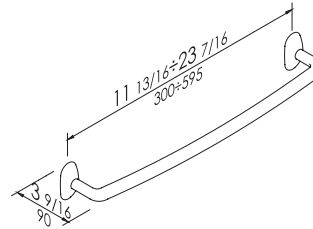

Product

	Code
11 13/16"	G14JASxx01
17 11/16"	G14JASxx02
23 7/16"	G14JASxx03

Safety towel holder made of zinc-plated steel pipe, coated with biocompatible and warm-to-the-touch vinyl. URBINATI line

www.pontegiuliosa.com