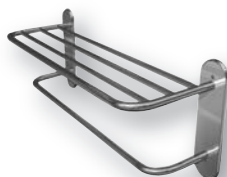

Code
26 1/8" x 10"	F41ANAN101

Rectangular sponge-soap basket cromed finish

www.pontegiuliosa.com