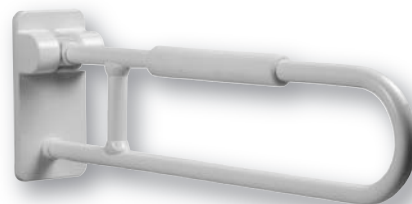

Product

www.pontegiuliousa.com

	Code
23 5/8"	G40JCSxx01
27 9/16"	G40JCSxx03
33 1/2"	G40JCSxx46

Options	
Removable roll paper holder	F17AGNxx03

Folding and rotating grab bar with reinforced joint made of seamless zinc-plated steel pipe, coated with **antimicrobial**, biocompatible and warm-to-the-touch vinyl. MAXIMA Series 1 5/16" Dia

Product

www.pontegiuliousa.com

	Code
33 1/2"	G40JCSxx11

Options	
Removable roll paper holder	F17AGNxx03

Folding and rotating grab bar with reinforced joint made of seamless zinc-plated steel pipe, coated with **antimicrobial**, biocompatible and warm-to-the-touch vinyl. Equipped with soft armrest. MAXIMA Series 1 5/16" Dia

Product

www.pontegiuliousa.com

	Code
24" x 26"	G02JBSxx01
22 1/4" x 42 1/8"	G02JBSxx03
A x B	ON DEMANDE

Customised corner grab bar made of seamless zinc-plated steel pipe, coated with **antimicrobial**, biocompatible and warm-to-the-touch vinyl. Clear space between the wall and bar 1 1/2". MAXIMA Series 1 5/16" Dia

Product

www.pontegiuliousa.com

	Code
30" x 33 3/4" x 33 3/4"	G02JBSxx06
A x B x C	ON DEMANDE

Options	
Hand shower	Y91JOSN108
Flex hose	Y91JOSN107

Corner and vertical grab bar made of zinc-plated steel pipe, coated with **antimicrobial**, biocompatible and warm-to-the-touch vinyl. Equipped with hand shower holder. Clear space between the wall and bar 1 1/2". MAXIMA Series 1 5/16" Dia