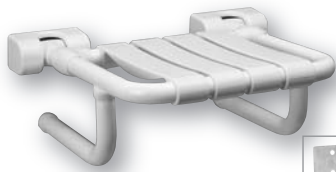

Product

www.pontegiuliosa.com

Code	
17" x 15 1/2"	G01JDSxx20
17" x 18 1/2"	G01JDSxx21

Options

Wall protection plate 5 5/16" x 8 3/4"	Y88JKSN113

Folding seat with nylon slats, made of zinc-plated steel pipe, coated with antimicrobial, biocompatible, warm-to-the-touch vinyl