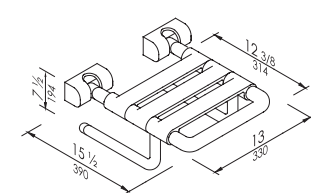

Product

www.pontegiuliosa.com

Code	
15 1/2" x 13	G01JDSxx07

Options

Wall protection plate 5 5/16" x 8 3/4"	Y88JKSN113

Folding seat with nylon slats, made of zinc-plated steel pipe, coated with antimicrobial, biocompatible, warm-to-the-touch vinyl