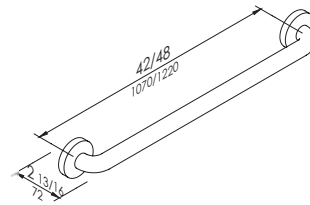

Product

	Code
12"	G02JASxx01
16"	G02JASxx02
18"	G02JASxx03
24"	G02JASxx04
30"	G02JASxx05
32"	G02JASxx06
36"	G02JASxx07

Straight grab bar made of seamless zinc-plated steel pipe, coated with **antimicrobial**, biocompatible and warm-to-the-touch vinyl. Clear space between the wall and bar 1 1/2". MAXIMA Series 1 5/16" Dia

www.pontegiuliosa.com

Product

	Code
42"	G02JASxx08
48"	G02JASxx09

Straight grab bar made of seamless zinc-plated steel pipe, coated with **antimicrobial**, biocompatible and warm-to-the-touch vinyl. Clear space between the wall and bar 1 1/2". MAXIMA Series 1 5/16" Dia