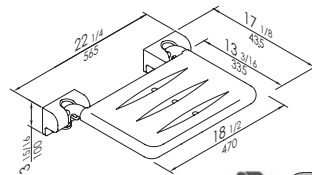

www.ponteguliousa.com

16 5/16" x 13"

Code

G01JDSW142

Folding seat with white ABS base, made of seamless zinc-plated steel pipe, coated with biocompatible, warm-to-the-touch vinyl

Product