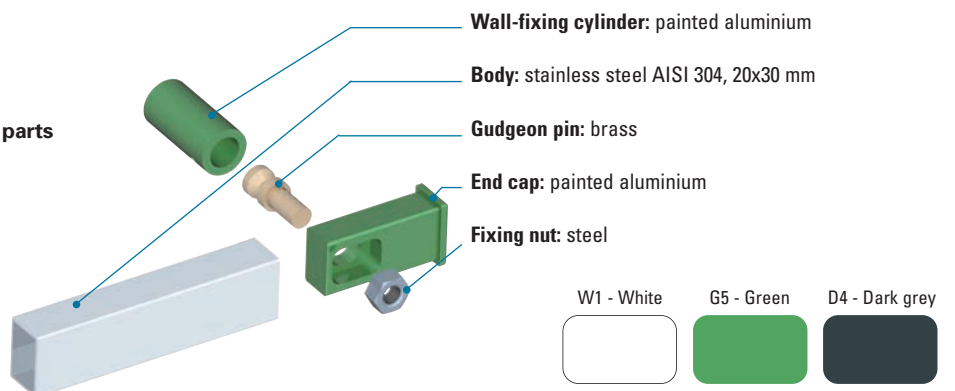

FAMILY

- **Corrosion free (the absence of welded parts avoids any problems of oxidation)**
- Polished finish
- End caps available in 3 different colors
- Squared shape
- No flange
- Multiuse (different accessories can be fitted on the grab bar)
- Available in 4 lengths