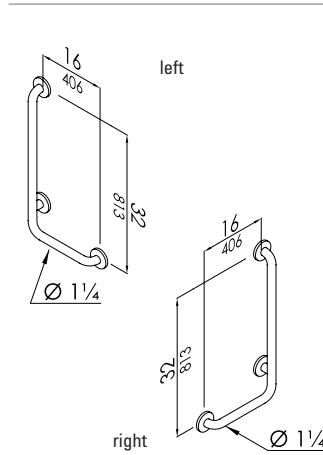

Product

	Code
32" x 16" right	G55JBRN119
32" x 16" left	G55JBLN119

Options

Hand shower holder	Y87JOSxx01
Hand shower	Y91JOSN108
Flex hose	Y91JOSN107

www.pontegiuliosa.com

L-shaped grab bar made of seamless stainless steel AISI 304 pipe, with satin finish.
Clear space between the wall and bar 1 1/2".
SATIN-STAINLESS STEEL Series 1 1/4" Dia

Product