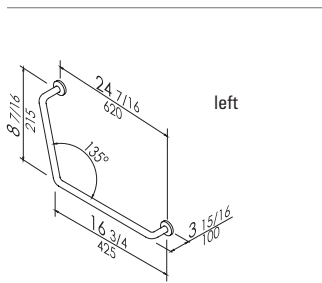

Product

Reversible

www.ponteguliousa.com

Code

18 1/2"

G40JASxx08

135° angled grab bar made of seamless zinc-plated steel pipe, coated with **antimicrobial**, biocompatible and warm-to-the-touch vinyl. Clear space between the wall and bar 2 5/8". MAXIMA Series 1 5/16" Dia

Product

left

right

www.ponteguliousa.com

Code

24 7/16" right

G40JARxx20

24 7/16" left

G40JALxx20

135° angled grab bar made of seamless zinc-plated steel pipe, coated with **antimicrobial**, biocompatible and warm-to-the-touch vinyl. Clear space between the wall and bar 2 5/8". MAXIMA Series 1 5/16" Dia

Product

left

right

www.ponteguliousa.com

Code

24" x 12" right

G02JBRxx19

24" x 12" left

G02JBLxx19

36 1/8" x 17 3/4" right

G02JBRxx20

36 1/8" x 17 3/4" left

G02JBLxx20

Options

Hand shower holder

Y87JOSxx02

Hand shower

Y91JOSN108

Flex hose

Y91JOSN107

L-shaped grab bar made of zinc-plated steel pipe, coated with **antimicrobial**, biocompatible and warm-to-the-touch vinyl. Clear space between the wall and bar 1 1/2". MAXIMA Series 1 5/16" Dia