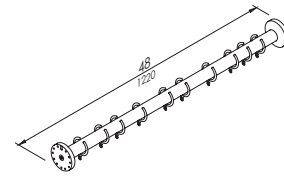

Code

43 1/4" + 43 1/4"	G02JRSxx09

Straight shower curtain rod made of aluminium pipe, coated with nylon. Includes hooks. POLYCOLOR Series 1 1/4" Dia

www.pontegiuliousa.com

Product