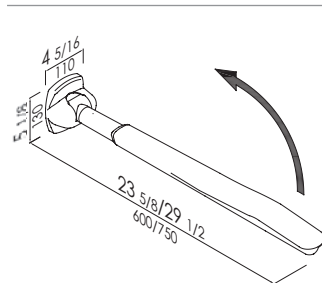

Product

Code
23 5/8" **G27JCSxx82**
29 1/2" **G27JCSxx83**

Options

Chromed flange cover **Y87JISC147**

The color can be chosen only for the flange cover

Folding grab bar made of ergonomic, warm-to-the-touch, white polyethylene LD

www.pontegiuliousa.com