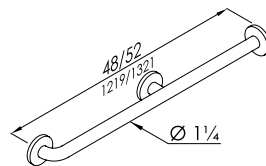

www.pontegiuliousa.com

ADA

	<i>Code</i>
48"	G55JASN110
52"	G55JASN111

Wall-to-wall grab bar made of seamless stainless steel AISI 304 pipe, with satin finish.
Clear space between the wall and bar 1 1/2".
SATIN-STAINLESS STEEL Series 1 1/4" Dia

Product