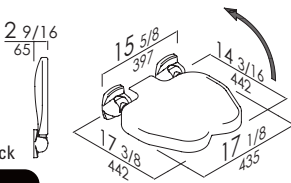

D1 Black

17 1/8" x 17 3/8"

Code
G27JSD119

www.ponteguliousa.com

Options

Chromed flange covers

Y87JISC148

Folding seat made of aluminium and covered with soft and warm to the touch polyurethane

Product