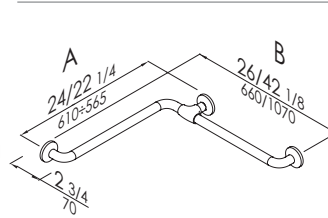

Product

	Code
24" x 26"	G11JBSxx01
22 1/4" x 42 1/8"	G11JBSxx02
A x B	ON DEMANDE

Corner grab bar made of aluminium pipe, coated with nylon.
Clear space between the wall and bar 1 7/16".
POLYCOLOR Series 1 5/16" Dia

www.pontegiuliousa.com