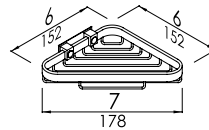

Code
6" x 6"	F41AJMC101

Triangular sponge-soap basket cromed finish

www.pontegiuliosa.com

Product