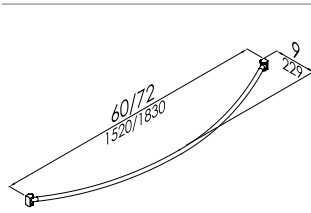

Rectangular sponge-soap basket cromed finish

www.pontegiuliosa.com

Product

	Code
26 1/8" x 10"	F41ANAN101

Rectangular sponge-soap basket cromed finish

www.pontegiuliosa.com

Product

Code