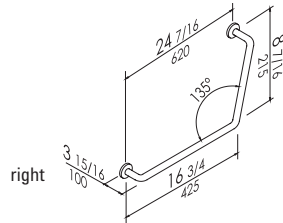

right

www.ponteguliousa.com

Code

24 7/16" right

G40JARxx20

24 7/16" left

G40JALxx20

135° angled grab bar made of seamless zinc-plated steel pipe, coated with **antimicrobial**, biocompatible and warm-to-the-touch vinyl. Clear space between the wall and bar 2 5/8". MAXIMA Series 1 5/16" Dia

Product