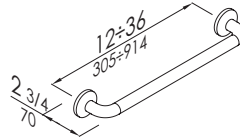

Product

	Code
12"	G11JASxx01
16"	G11JASxx02
18"	G11JASxx03
24"	G11JASxx04
30"	G11JASxx05
32"	G11JASxx06
36"	G11JASxx07

Straight grab bar made of aluminium pipe, coated with nylon.
Clear space between the wall and bar 1 7/16".
POLYCOLOR Series 1 5/16" Dia

www.pontegiuliosa.com

Product