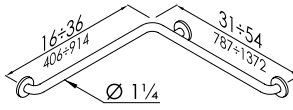

Product

	Code
16" x 31"	G55JBSN101
20" x 40"	G55JBSN102
24" x 24"	G55JBSN103
24" x 36"	G55JBSN104
36" x 48"	G55JBSN105
36" x 52"	G55JBSN106
36" x 54"	G55JBSN107

www.pontegiuliousa.com

Corner grab bar made of seamless stainless steel AISI 304 pipe, with satin finish.
Clear space between the wall and bar 1 1/2".
SATIN-STAINLESS STEEL Series 1 1/4" Dia

Product