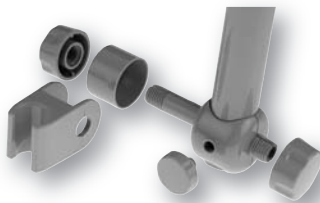

Product

	Code
12"	G02JASxx01
16"	G02JASxx02
18"	G02JASxx03
24"	G02JASxx04
30"	G02JASxx05
32"	G02JASxx06
36"	G02JASxx07

Straight grab bar made of seamless zinc-plated steel pipe, coated with **antimicrobial**, biocompatible and warm-to-the-touch vinyl. Clear space between the wall and bar 1 1/2". MAXIMA Series 1 5/16" Dia

www.pontegiuliosa.com

Product

	Code
42"	G02JASxx08
48"	G02JASxx09

Straight grab bar made of seamless zinc-plated steel pipe, coated with **antimicrobial**, biocompatible and warm-to-the-touch vinyl. Clear space between the wall and bar 1 1/2". MAXIMA Series 1 5/16" Dia

www.pontegiuliosa.com

Product

	Code
1 1/2" x 4 5/8" x 2 3/4"	Y87JOSxx02

Hand shower holder. Suitable on any 1 1/4" bar available in colors. Simplified installation

www.pontegiuliosa.com

Product

	Code
44 1/8"	G02JOSxx01

Options	
Hand shower	Y91JOSN108
Flex hose	Y91JOSN107

Straight grab bar made of seamless zinc-plated steel pipe, coated with **antimicrobial**, biocompatible and warm-to-the-touch vinyl. Equipped with hand shower holder. Clear space between the wall and bar 1 1/2". MAXIMA Series 1 5/16" Dia