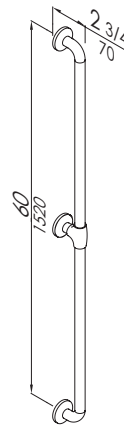

Code
H. 60	G11JASxx10

Wall-to-wall grab bar made of aluminium pipe, coated with nylon.
Clear space between the wall and bar 1 7/16".
POLYCOLOR Series 1 5/16" Dia

www.pontegiuliosa.com