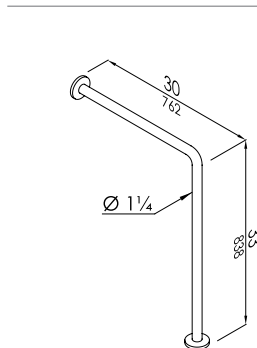

Code
30" x 33"	G55JCSN139

www.pontegiuliosa.com

90° wall-to-floor grab bar made of seamless stainless steel AISI 304 pipe, with satin finish.
Clear space between the wall and bar 1 1/2".
SATIN-STAINLESS STEEL Series 1 1/4" Dia