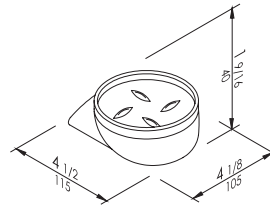

Product

www.pontegiuliosa.com

Code

F17AJNxx01

Soap holder made of nylon

Product

www.pontegiuliosa.com

Code

F17AONxx01

Sponge holder made of nylon

Product

www.pontegiuliosa.com

Code

F17AGNxx04

BioCote® protection available only for white (W1) color.

Toilet paper holder made of nylon

Product

www.pontegiuliosa.com

Code

F17AKNxx05

Single, long towel hook made of nylon

Product

www.pontegiuliosa.com

Code

F17AKNW106

Available only for white (W1) color.

Nylon peg

Product

www.pontegiuliosa.com

Code

F17AKNxx03

Single, medium towel hook made of nylon