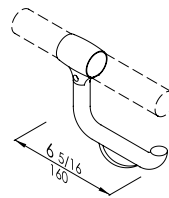

Product

	<i>Code</i>
44 1/16" x 34 1/4" x 24 1/16"	G02JBSxx07
A x B x C	ON DEMANDE

Options

Hand shower	Y91JOSN108
Flex hose	Y91JOSN107

Corner and vertical grab bar made of zinc-plated steel pipe, coated with **antimicrobial**, biocompatible and warm-to-the-touch vinyl. Equipped with hand shower holder. Clear space between the wall and bar 1 1/2". MAXIMA Series 1 5/16" Dia

www.pontegiuliosa.com

Product

	<i>Code</i>
	F17AGNxx03

BioCote® protection available only for white (W1) color.

Removable toilet paper holder made of nylon

www.pontegiuliosa.com