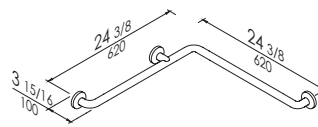

Code
24 3/8" x 24 3/8"	G29JBSN101

Corner grab bar made of stainless steel AISI 304 pipe, with polished finish.
Clear space between the wall and bar 2 11/16".
POLISHED-STAINLESS STEEL Series 1 1/4" Dia

www.pontegiuliosa.com

Product