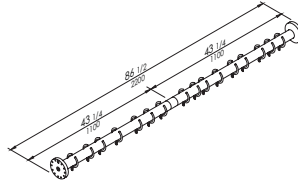

60" chrome	C41FGMC101
72" chrome	C41FGMC102

60" white	C41FGAW101
72" white	C41FGAW102

Curved curtain rod, white and chrome

www.pontegiuliousa.com

Product

Code

43 1/4" + 43 1/4"	G02JRSxx09
-------------------	-------------------