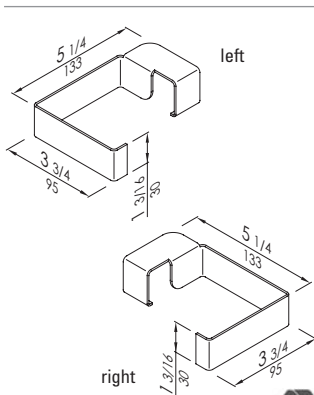

Code
5 1/4" x 3 3/4" right	F18AKRxx02
5 1/4" x 3 3/4" left	F18AKLxx02

Crutch holder made of painted steel

www.pontegiuliosa.com

Product

	Code
2 9/16"	F18AKSxx01

Towel hook made of painted steel

www.pontegiuliosa.com

Product