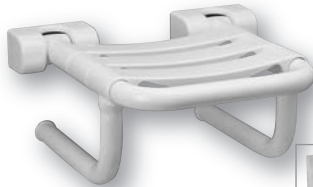

Product

www.pontegiuliosa.com

Code	
15 1/2" x 13	G01JDSxx07

Options

Wall protection plate 5 5/16" x 8 3/4"	Y88JKSN113

Folding seat with nylon slats, made of zinc-plated steel pipe, coated with antimicrobial, biocompatible, warm-to-the-touch vinyl