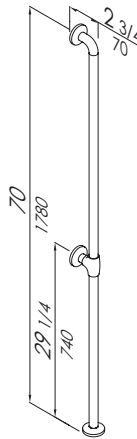

Product

	Code
H. 60	G11JASxx10

Wall-to-wall grab bar made of aluminium pipe, coated with nylon.
Clear space between the wall and bar 1 7/16".
POLYCOLOR Series 1 5/16" Dia

www.pontegiuliosa.com

Product

H. 70