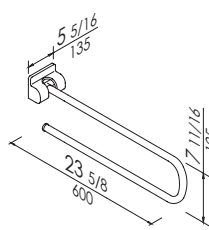

Code
23 5/8"	G29JCSN112

www.pontegiuliousa.com

Folding grab bar made of stainless steel AISI 304 pipe, with polished finish.
Clear space between the wall and bar 2 11/16".
POLISHED-STAINLESS STEEL Series 1 1/4" Dia