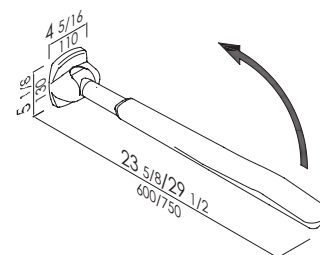

Product

	Code
23 5/8"	G27JCSxx82
29 1/2"	G27JCSxx83

Options

Chromed flange cover	Y87JISC147

The acquisition of the TÜV certification is underway.
The color can be chosen only for the flange cover

Folding grab bar made of ergonomic, warm-to-the-touch, white polyethylene LD

www.pontegiuliousa.com