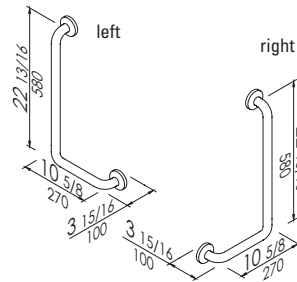

Code
22 13/16" x 10 5/8" right	G29JBRN119
22 13/16" x 10 5/8" left	G29JBLN119

Options

Hand shower holder	Y87JOSxx01
Hand shower	Y91JOSN108
Flex hose	Y91JOSN107

L-shaped grab bar made of seamless stainless steel AISI 304 pipe, with polished finish.
Clear space between the wall and bar 2 11/16".
POLISHED-STAINLESS STEEL Series 1 1/4" Dia

www.pontegiuliosa.com

Product