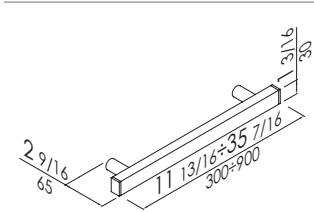

Product

	Code
11 13/16"	G18JASxx01
15 3/4"	G18JASxx02
23 5/8"	G18JASxx04
35 7/16"	G18JASxx07

Straight grab bar made of rectangular tubular stainless steel AISI 304, 1 3/16" x 13/16" with polished finish. Clear space between the wall and bar 1 3/4".

www.pontegiuliosa.com

Product