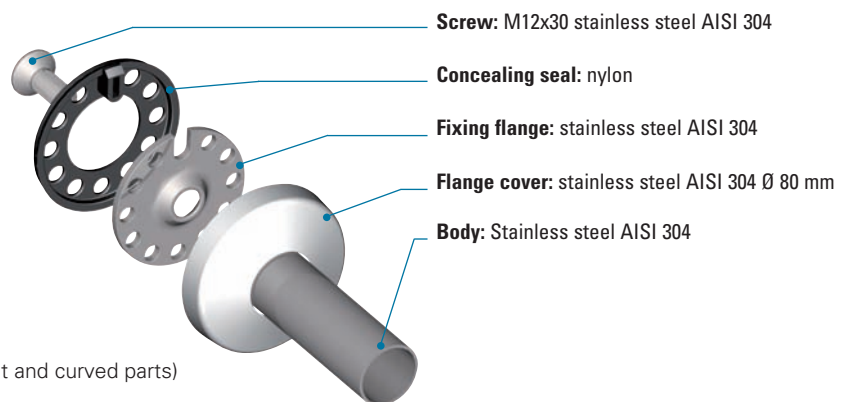

POLISHED STAINLESS STEEL

- **Corrosion free (the absence of welded parts avoids any problems of oxidation)**
- Polished finish
- Stainless steel AISI 304
- No visible screws
- Seamless shape (no junctions between the straight and curved parts)
- Perfect for busy environments