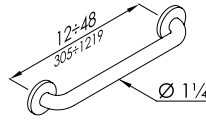

Product

www.pontegiuliousa.com

ADA

	<i>Code</i>
12"	G55JASN101
16"	G55JASN102
18"	G55JASN103
24"	G55JASN104
30"	G55JASN105
32"	G55JASN106
36"	G55JASN107
42"	G55JASN108
48"	G55JASN109

Straight grab bar made of seamless stainless steel AISI 304 pipe, with satin finish.
Clear space between the wall and bar 1 1/2".
SATIN-STAINLESS STEEL Series 1 1/4" Dia

Product

www.pontegiuliousa.com

ADA

	<i>Code</i>
48"	G55JASN110
52"	G55JASN111

Wall-to-wall grab bar made of seamless stainless steel AISI 304 pipe, with satin finish.
Clear space between the wall and bar 1 1/2".
SATIN-STAINLESS STEEL Series 1 1/4" Dia

Product

www.pontegiuliousa.com

ADA

	<i>Code</i>
48"	G55JASN112
52"	G55JASN113

Floor-to-wall grab bar made of seamless stainless steel AISI 304 pipe, with satin finish.
Clear space between the wall and bar 1 1/2".
SATIN-STAINLESS STEEL Series 1 1/4" Dia