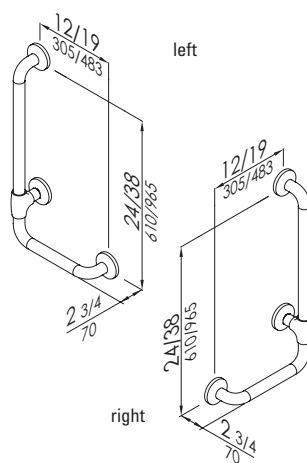

Code

G11JASxx12

www.pontegiuiousa.com

Wall-to-floor grab bar made of aluminium pipe, coated with nylon.
Clear space between the wall and bar 1 7/16".
POLYCOLOR Series 1 5/16" Dia

Product

Code

24" x 12" right	G11JBRxx19
24" x 12" left	G11JBLxx19
38" x 19" right	G11JBRxx20
38" x 19" left	G11JBLxx20