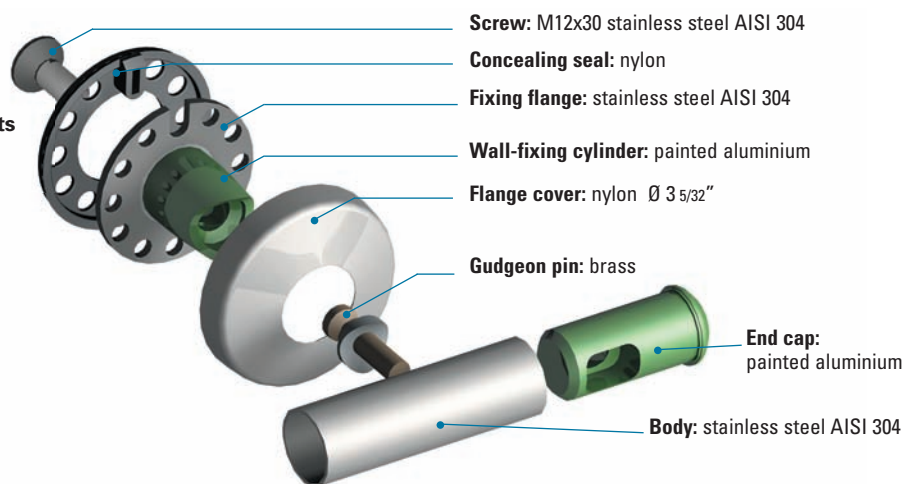

PRESTIGIO

- **Corrosion free (the absence of welded parts avoids any problems of oxidation)**
- A round shape with options
- Perfect for a domestic environment
- No visible screws
- Polished finish

W1 - White

G5 - Green

D4 - Dark grey