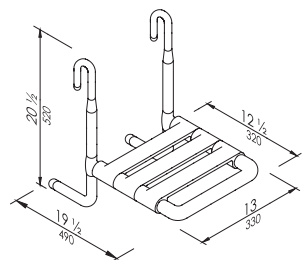

Phenolic teak

Phenolic stone

Phenolic white

Option

www.ponteguliousa.com

17" x 15 1/2"

Code

G25JDSxx20

17" x 18 1/2"

G25JDSxx21

Options

Wall protection plate 5 5/16" x 8 3/4"

Y88JKSN113

Folding seat with phenolic platform, made of zinc-plated steel pipe, coated with biocompatible, warm-to-the-touch vinyl. CONTRACTOR Series.

Product