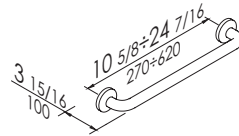

Product

	Code
10 5/8"	G29JASN101
14 9/16"	G29JASN102
18 1/2"	G29JASN103
24 7/16"	G29JASN105

Straight grab bar made of seamless stainless steel AISI 304 pipe, with polished finish.
Clear space between the wall and bar 2 11/16".
POLISHED-STAINLESS STEEL Series 1 1/4" Dia

www.pontegiuliosa.com

Product