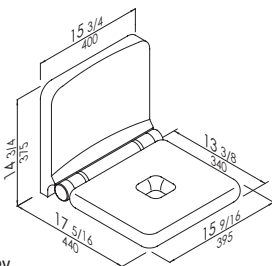

D2 Grey

14 3/4" x 17 5/16" x 15 9/16"

Code
G12JSD219

www.ponteguliousa.com

This line is completed with the PUR line folding safety support on page 24

Folding seat made of aluminium and covered with soft and warm-to-the-touch polyurethane. PUR line

Product