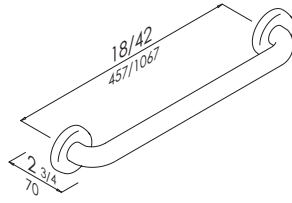

Product

Code

18"	G06UASxx03
24"	G06UASxx04
36"	G06UASxx07
42"	G06UASxx08

www.pontegiuliosa.com

ADA

Straight grab bar made of painted seamless stainless steel AISI 304.
 Clear space between the wall and bar 1 1/2".
 STAINLESS STEEL METALLIC COLOR line 1 1/4" Dia