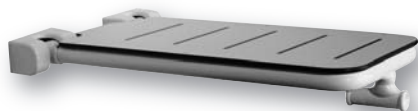

13" x 27" **G01JDSxx37**

Code

13" x 31" **G01JDSxx38**

www.ponteguliousa.com

Bathtub folding seat with nylon slats, made of zinc-plated steel pipe, coated with biocompatible, warm-to-the-touch vinyl

Product

Phenolic teak   Phenolic stone   Phenolic white