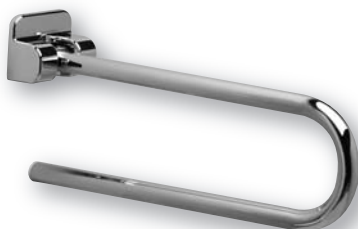

Code
23 5/8"	G29JCSN112

www.pontegiuliousa.com

Folding grab bar made of stainless steel AISI 304 pipe, with polished finish.
Clear space between the wall and bar 2 11/16".
POLISHED-STAINLESS STEEL Series 1 1/4" Dia