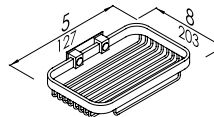

Code
5" x 8"	F41AJMC102

Rectangular sponge-soap basket cromed finish

www.pontegiuliosa.com

Product