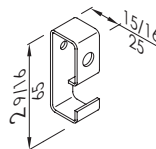

www.pontegiuliosa.com

Product

	Code
5 1/4" x 3 3/4" right	F18AKRxx02
5 1/4" x 3 3/4" left	F18AKLxx02

Crutch holder made of painted steel

www.pontegiuliosa.com

Product

	Code
2 9/16"	F18AKSxx01

Towel hook made of painted steel