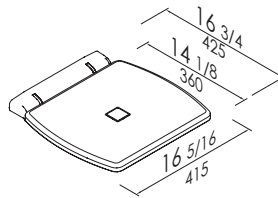

Code
16 3/4" x 16 5/16" white color **G27JDSW143**
16 3/4" x 16 5/16" grey color **G27JDSD243**

www.pontegiuliosa.com

Folding seat with ABS base made of stainless steel AISI 304

Product