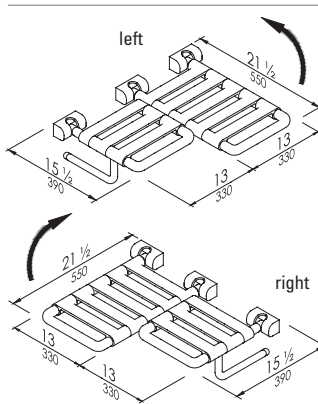

Product

www.pontegiuliosa.com

Code	
21 1/2" x 26 right	G02JDRxx28
21 1/2" x 26 left	G02JDLxx28

Options

Wall protection plate 5 5/16" x 8 3/4"	Y88JKSN113

Double folding seat with nylon slats, made of zinc-plated steel pipe, coated with antimicrobial, biocompatible, warm-to-the-touch vinyl