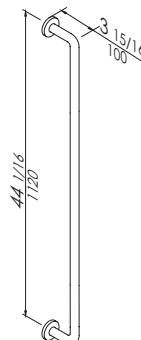

www.pontegiuliosa.com

Product

	Code
22 13/16" x 10 5/8" right	G29JBRN119
22 13/16" x 10 5/8" left	G29JBLN119

Options

Hand shower holder	Y87JOSxx01
Hand shower	Y91JOSN108
Flex hose	Y91JOSN107

L-shaped grab bar made of seamless stainless steel AISI 304 pipe, with polished finish.
Clear space between the wall and bar 2 11/16".
POLISHED-STAINLESS STEEL Series 1 1/4" Dia

www.pontegiuliosa.com

Product

	Code
44 1/16"	G29JASN109

Options

Hand shower holder	Y87JOSxx01
Hand shower	Y91JOSN108
Flex hose	Y91JOSN107

Straight grab bar made of seamless stainless steel AISI 304 pipe, with polished finish.
Clear space between the wall and bar 2 11/16".
POLISHED-STAINLESS STEEL Series 1 1/4" Dia