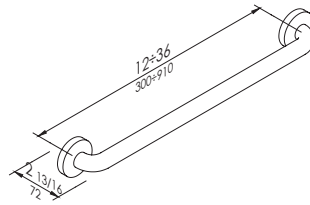

Product

	Code
12"	G02JASxx01
16"	G02JASxx02
18"	G02JASxx03
24"	G02JASxx04
30"	G02JASxx05
32"	G02JASxx06
36"	G02JASxx07

Straight grab bar made of seamless zinc-plated steel pipe, coated with **antimicrobial**, biocompatible and warm-to-the-touch vinyl. Clear space between the wall and bar 1 1/2". MAXIMA Series 1 5/16" Dia