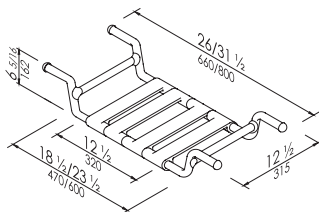

Product

6 5/16" x 12 1/2" x 26 1/2"-31 1/2" **G01JDSxx29**

Code

www.ponteguliousa.com

Bathtub removable seat with nylon slats, made of zinc-plated steel pipe, coated with biocompatible, warm-to-the-touch vinyl.

Product