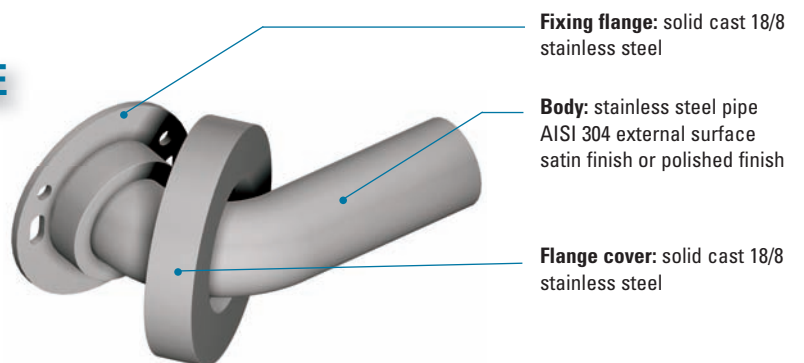

PLATINO STAINLESS STEEL DECORATIVE FLANGE

- **Corrosion free (the absence of welded parts avoids any problems of oxidation)**
- Polished or satin finish
- Seamless shape
- Many flange covers options

Product