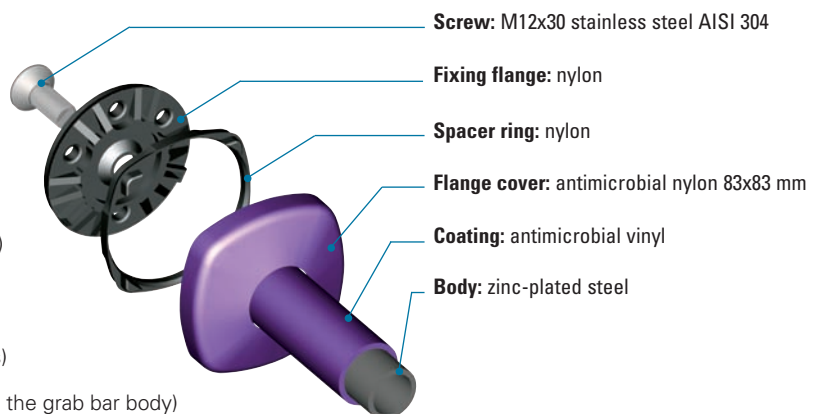

NEW PASTELLO

- **Corrosion free (the absence of welded parts avoids any problems of oxidation)**
- Non slip
- Soft and warm to the touch
- BioCote® antimicrobial protection
- Seamless shape (no junctions between the straight and curved parts)
- Electrically insulated
- Self-extinguishing
- Biocompatible
- Recyclable
- Fixing screws included (except the folding grab bars)
- Products come already assembled (fixing flanges and flange covers are already fixed to the grab bar body)