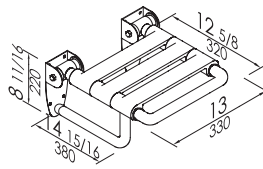

Product

www.ponteguliousa.com

20 1/2" x 19 1/2" x 13"

Code

G02JDSxx01

Removable seat with nylon slats, made of zinc-plated steel pipe, coated with biocompatible, warm-to-the-touch vinyl

Product

Code
12 5/8" x 13" **G05JDSN107**