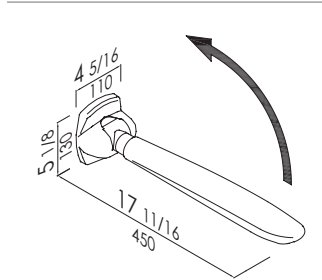

Product

Code
17 11/16" **G27JCSxx81**

Options

Chromed flange cover **Y87JISC147**

The color can be chosen only for the flange cover

Folding grab bar made of ergonomic, warm-to-the-touch, white polyethylene LD

www.pontegiuliousa.com