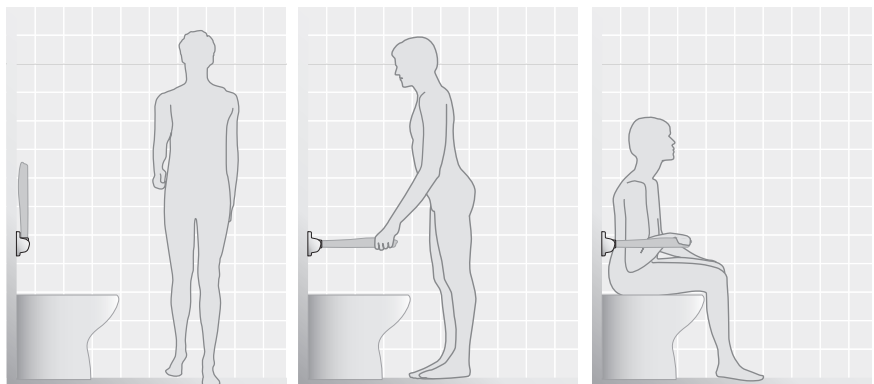

Product

	Code
12"	G02JASxx01
16"	G02JASxx02
18"	G02JASxx03
24"	G02JASxx04
30"	G02JASxx05
32"	G02JASxx06
36"	G02JASxx07

Straight grab bar made of seamless zinc-plated steel pipe, coated with **antimicrobial**, biocompatible and warm-to-the-touch vinyl. Clear space between the wall and bar 1 1/2". MAXIMA Series 1 5/16" Dia

www.pontegiuliosa.com

Product

	Code
42"	G02JASxx08
48"	G02JASxx09

Straight grab bar made of seamless zinc-plated steel pipe, coated with **antimicrobial**, biocompatible and warm-to-the-touch vinyl. Clear space between the wall and bar 1 1/2". MAXIMA Series 1 5/16" Dia

Options	
Hand shower	Y91JOSN108
Flex hose	Y91JOSN107

Straight grab bar made of seamless zinc-plated steel pipe, coated with **antimicrobial**, biocompatible and warm-to-the-touch vinyl. Equipped with hand shower holder. Clear space between the wall and bar 1 1/2". MAXIMA Series 1 5/16" Dia

The new designed folding grab bar has a different look and a more gentle shape. It can be installed close to a WC and works as an armrest, thanks to its ergonomic shape, and as a safety grab bar while standing up.