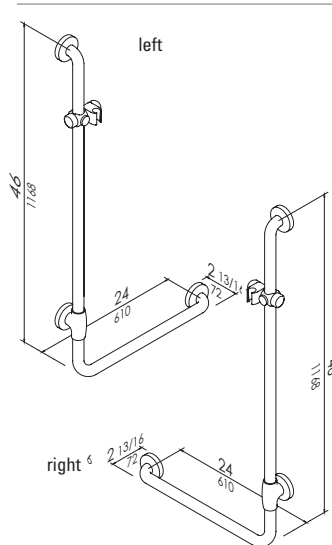

Product

	Code
46" x 24" right	G02JORxx01
46" x 24" left	G02JOLxx01

Options

Hand shower	Y91JOSN108
Flex hose	Y91JOSN107

L-shaped grab bar made of zinc-plated steel pipe, coated with **antimicrobial**, biocompatible and warm-to-the-touch vinyl. Equipped with hand shower holder.

Clear space between the wall and bar 1 1/2".
MAXIMA Series 1 5/16" Dia

www.ponteguliousa.com