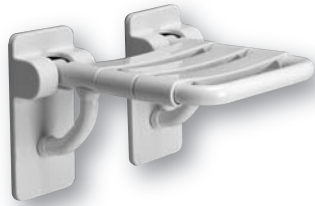

Product

www.ponteguliousa.com

15 3/8" x 13"

Code

G40JDSxx27

Folding seat with nylon slats, made of zinc-plated steel pipe, coated with antimicrobial, biocompatible, warm-to-the-touch vinyl

Product

www.ponteguliousa.com

16 5/16" x 13"

Code

G01JDSW142

Folding seat with white ABS base, made of seamless zinc-plated steel pipe, coated with biocompatible, warm-to-the-touch vinyl

Product

www.ponteguliousa.com

17 1/8" x 18 1/2"

Code

G22JDSW142

Folding seat with white ABS base, made of seamless zinc-plated steel pipe, coated with biocompatible, warm-to-the-touch vinyl

Product

Phenolic teak

Phenolic stone

Phenolic white

Option

www.ponteguliousa.com

17" x 15 1/2"

Code

G25JDSxx20

17" x 18 1/2"

G25JDSxx21

Options

Wall protection plate 5 5/16" x 8 3/4"

Y88JKSN113

Folding seat with phenolic platform, made of zinc-plated steel pipe, coated with biocompatible, warm-to-the-touch vinyl. CONTRACTOR Series.

Product

www.ponteguliousa.com

20 1/2" x 19 1/2" x 13"

Code

G02JDSxx01

Removable seat with nylon slats, made of zinc-plated steel pipe, coated with biocompatible, warm-to-the-touch vinyl