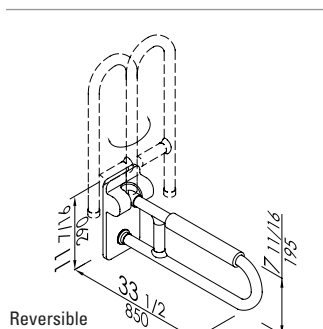

www.pontegiuliousa.com

	Code
33 1/2"	G40JCSxx11

Options	
Removable roll paper holder	F17AGNxx03

Folding and rotating grab bar with reinforced joint made of seamless zinc-plated steel pipe, coated with **antimicrobial**, biocompatible and warm-to-the-touch vinyl. Equipped with soft armrest. MAXIMA Series 1 5/16" Dia