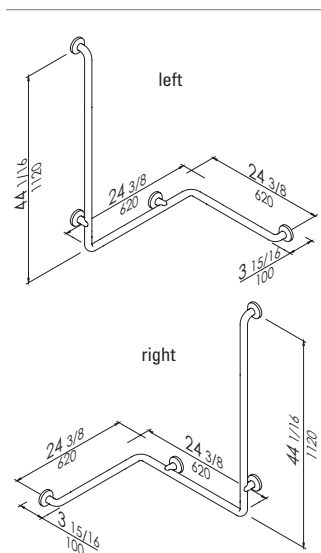

www.pontegiuliosa.com

Product

	Code
44 1/16"	G29JASN109

Options

Hand shower holder	Y87JOSxx01
Hand shower	Y91JOSN108
Flex hose	Y91JOSN107

Straight grab bar made of seamless stainless steel AISI 304 pipe, with polished finish.
Clear space between the wall and bar 2 11/16".
POLISHED-STAINLESS STEEL Series 1 1/4" Dia

www.pontegiuliosa.com

Product

	Code
44 1/16" x 22 13/16" right	G29JBRN120
44 1/16" x 22 13/16" left	G29JBLN120

Options

Hand shower holder	Y87JOSxx01
Hand shower	Y91JOSN108
Flex hose	Y91JOSN107

www.pontegiuliousa.com

L-shaped grab bar made of stainless steel AISI 304 pipe, with polished finish.
Clear space between the wall and bar 2 11/16".
POLISHED-STAINLESS STEEL Series 1 1/4" Dia

Product

	Code
44 1/16" x 24 3/8" x 24 3/8" right	G29JBRN106
44 1/16" x 24 3/8" x 24 3/8" left	G29JBLN106