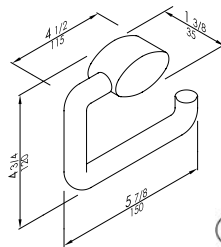

Product

www.pontegiuliosa.com

Code

F17AJNxx01

Soap holder made of nylon

Product

www.pontegiuliosa.com

Code

F17AONxx01

Sponge holder made of nylon

Product

www.pontegiuliosa.com

Code

F17AGNxx04

BioCote® protection available only for white (W1) color.

Toilet paper holder made of nylon

Product

www.pontegiuliosa.com

Code

F17AKNxx05

Single, long towel hook made of nylon

Product

www.pontegiuliosa.com

Code

F17AKNW106

Available only for white (W1) color.

Nylon peg

Product

www.pontegiuliosa.com

Code

F17AKNxx03

Single, medium towel hook made of nylon