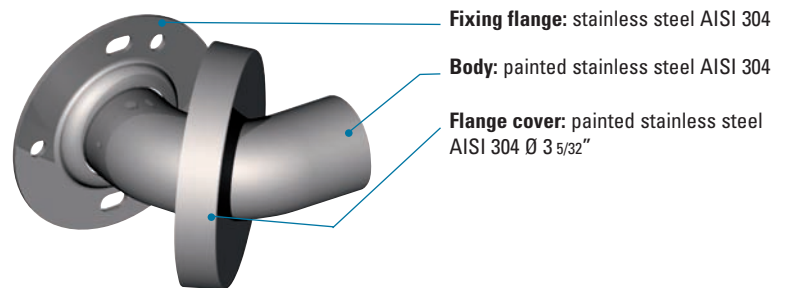

- **Corrosion free (the absence of welded parts avoids any problems of oxidation)**
- Painted stainless steel AISI 304
- No visible screws
- Seamless shape (no junctions between the straight and curved parts)
- Perfect for busy environments