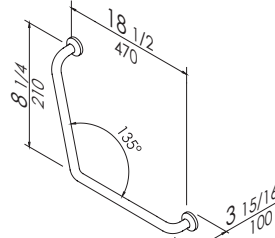

Code
18 1/2"	G29JASN108

135° angled grab bar made of seamless stainless steel AISI 304 pipe, with polished finish.
Clear space between the wall and bar 2 11/16".
POLISHED-STAINLESS STEEL Series 1 1/4" Dia

www.pontegiuliosa.com

Product