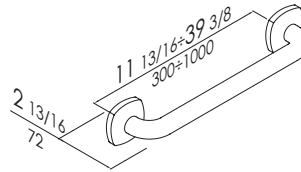

Product

	Code
12"	G16JASxx11
16"	G16JASxx12
18"	G16JASxx13
24"	G16JASxx14
32"	G16JASxx15
36"	G16JASxx16
42"	G16JASxx17

Options

Chromed flange covers (2 pcs)	Y87JISC132
White hand shower holder	Y87JOSW102
Hand shower	Y91JOSN108
Flex hose	Y91JOSN107

Straight grab bar made of seamless zinc-plated steel pipe, coated with **antimicrobial**, biocompatible and warm-to-the-touch vinyl. Clear space between the wall and bar 1 1/2". NEW PASTELLO Series 1 5/16" Dia

www.pontegiuliosa.com