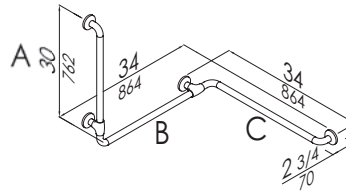

Product

	Code
30" x 34" x 34"	G11JBSxx06
A x B x C	ON DEMANDE

Options

Hand shower holder	Y87JOSxx02
Hand shower	Y91JOSN108
Flex hose	Y91JOSN107

Corner and vertical grab bar made of aluminium pipe, coated with nylon.
Clear space between the wall and bar 1 7/16".
POLYCOLOR Series 1 5/16" Dia

www.pontegiuliousa.com