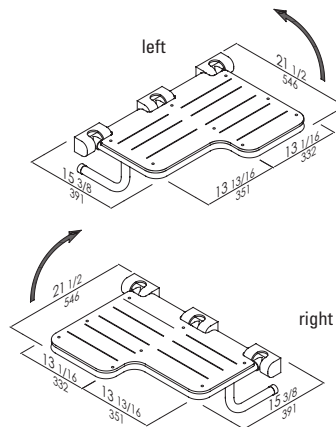

Product

- Phenolic teak
- Phenolic stone
- Phenolic white

www.pontegiuliosa.com

Code	
21 1/2" x 26 right	G25JDRxx28
21 1/2" x 26 left	G25JDLxx28

Options

Wall protection plate 5 5/16" x 8 3/4"	Y88JKSN113

Double folding seat with phenolic platform, made of zinc-plated steel pipe, coated with antimicrobial, biocompatible, warm-to-the-touch vinyl. CONTRACTOR Series.