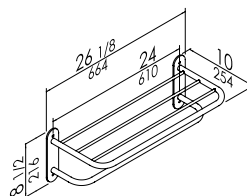

Code
26 1/8" x 10"	F41ANAN101

Rectangular sponge-soap basket cromed finish

www.pontegiuliosa.com