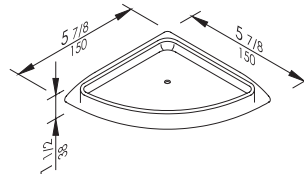

Curved curtain rod

Product

www.pontegiuliosa.com

Code

F17AJNxx01

Soap holder made of nylon

Product

www.pontegiuliosa.com