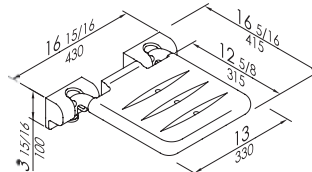

www.ponteguliousa.com

15 3/8" x 13"

Code

G40JDSxx27

Folding seat with nylon slats, made of zinc-plated steel pipe, coated with antimicrobial, biocompatible, warm-to-the-touch vinyl

Product