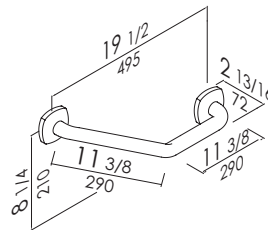

Product

	Code
19 1/2"	G16JASxx18

Options

Chromed flange covers (2 pcs)	Y87JISC132

135° angled grab bar made of seamless zinc-plated steel pipe, coated with **antimicrobial**, biocompatible and warm-to-the-touch vinyl. Clear space between the wall and bar 1 1/2". NEW PASTELLO Series 1 5/16" Dia

www.pontegiuliosa.com