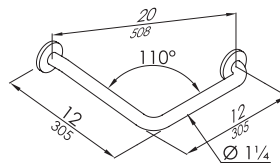

Code
12" x 12"	G55JASN115

www.pontegiuliousa.com

135° angled grab bar made of seamless stainless steel AISI 304 pipe, with satin finish.
Clear space between the wall and bar 1 1/2".
SATIN-STAINLESS STEEL Series 1 1/4" Dia

Product