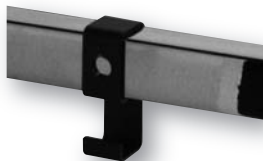

Code
2 9/16"	F18AKSxx01

Towel hook made of painted steel

www.pontegiuliosa.com

Product