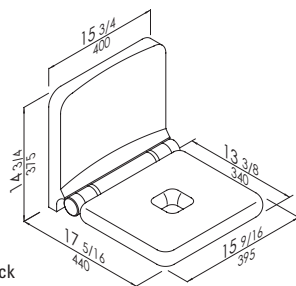

Product

D1 Black

14 3/4" x 17 5/16" x 15 9/16"

Code
G12JSD119

www.ponteguliousa.com

This line is completed with the PUR line folding safety support on page 24

Folding seat made of aluminium and covered with soft and warm-to-the-touch polyurethane. PUR line

Product