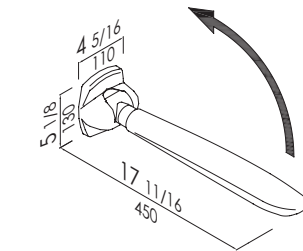

Product

	Code
17 11/16"	G27JCSxx81

Options

Chromed flange cover	Y87JISC147

The color can be chosen only for the flange cover

Folding grab bar made of ergonomic, warm-to-the-touch, white polyethylene LD

www.pontegiuliousa.com