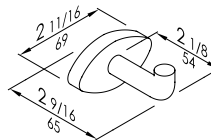

Product

www.pontegiuliosa.com

Code

F17AJNxx01

Soap holder made of nylon

Product

www.pontegiuliosa.com

Code

F17AONxx01

Sponge holder made of nylon

Product

www.pontegiuliosa.com

Code

F17AGNxx04

BioCote® protection available only for white (W1) color.

Toilet paper holder made of nylon

Product

www.pontegiuliosa.com

Code

F17AKNxx05

Single, long towel hook made of nylon

Product

www.pontegiuliosa.com

Code

F17AKNW106

Available only for white (W1) color.

Nylon peg

Product

www.pontegiuliosa.com

Code

F17AKNxx03

Single, medium towel hook made of nylon