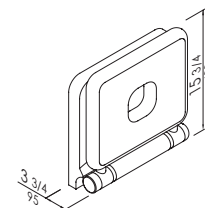

highlight

Sturdy, incredibly soft and comfortable. When the seat is folded up it is not bulky in the shower enclosure, leaving more space for movement.