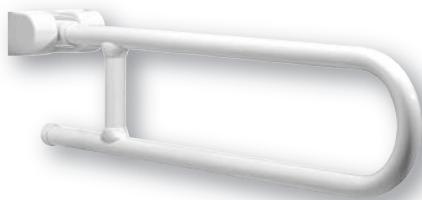

Product

	Code
33 1/2"	G02JCSxx04

Options

Wall protection plate 5 5/16" x 8 3/4"	Y88JKSN113
Removable roll paper holder	F17AGNxx03

Folding grab bar made of zinc-plated steel pipe, coated with **antimicrobial**, biocompatible and warm-to-the-touch vinyl.
MAXIMA Series 1 5/16" Dia

www.ponteguliousa.com