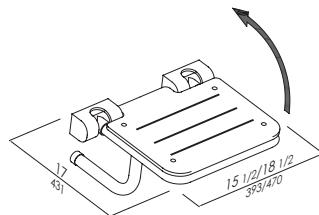

www.ponteguliousa.com

17 1/8" x 18 1/2"

Code

G22JDSW142

Folding seat with white ABS base, made of seamless zinc-plated steel pipe, coated with biocompatible, warm-to-the-touch vinyl

Product