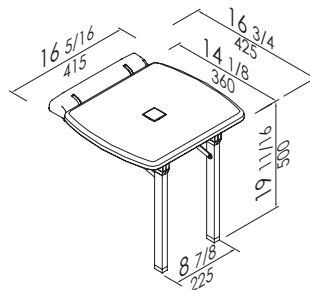

Code
19 11/16" x 16 3/4" x 16 5/16" white ABS base and black legs **G27JDSW144**
19 11/16" x 16 3/4" x 16 5/16" grey ABS base and black legs **G27JDSD244**

www.pontegiuliosa.com

Folding seat made of stainless steel AISI 304 with ABS base and aluminium floor supporting legs

Product