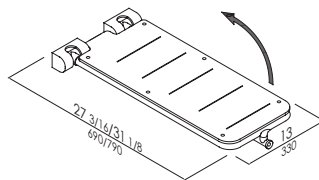

13" x 27 3/16" **G25JDSxx37**

Code

13" x 31 1/8" **G25JDSxx38**

www.ponteguliousa.com

Bathtub folding seat with phenolic platform, made of zinc-plated steel pipe, coated with biocompatible, warm-to-the-touch vinyl. CONTRACTOR Series.

Product