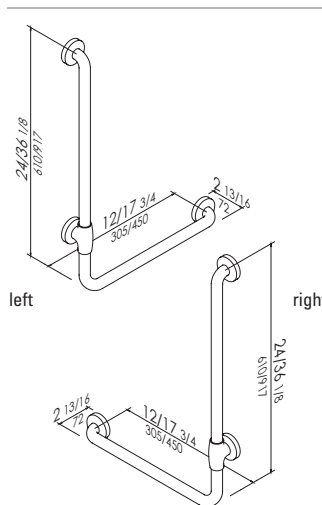

left

right

www.ponteguliousa.com

Code

24" x 12" right

G02JBRxx19

24" x 12" left

G02JBLxx19

36 1/8" x 17 3/4" right

G02JBRxx20

36 1/8" x 17 3/4" left

G02JBLxx20

Options

Hand shower holder

Y87JOSxx02

Hand shower

Y91JOSN108

Flex hose

Y91JOSN107

L-shaped grab bar made of zinc-plated steel pipe, coated with **antimicrobial**, biocompatible and warm-to-the-touch vinyl. Clear space between the wall and bar 1 1/2". MAXIMA Series 1 5/16" Dia