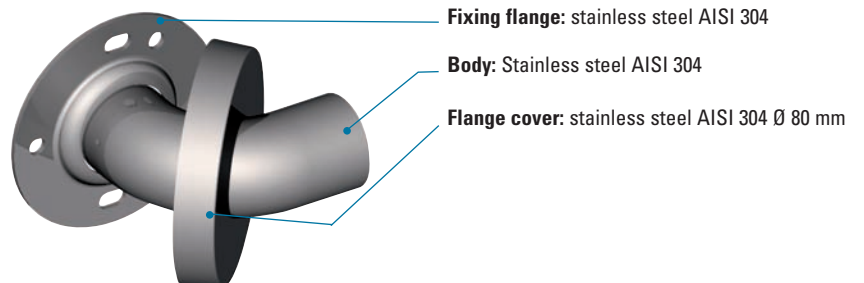

SATIN STAINLESS STEEL

- **Corrosion free (the absence of welded parts avoids any problems of oxidation)**
- Satin finish
- Stainless steel AISI 304
- No visible screws
- Seamless shape (no junctions between the straight and curved parts)
- Perfect for busy environments