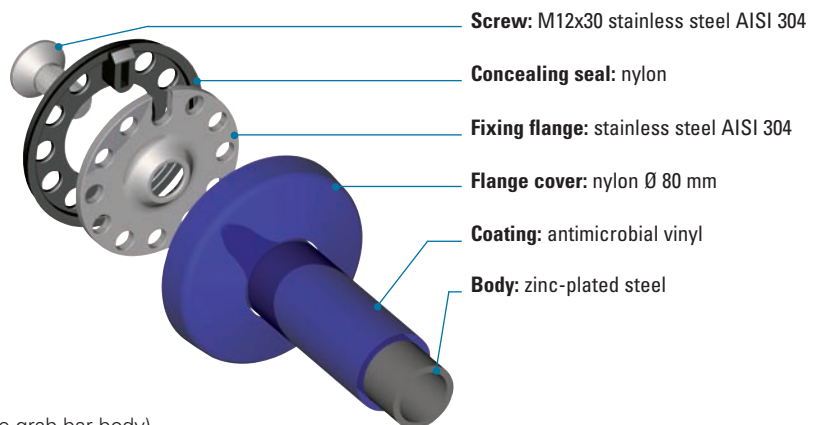

Maxima

A strong body and distinct shapes.

A line for the professional and top-end markets

New Pastello *new*

A firm body with a squared flange

MAXIMA

- **Corrosion free (the absence of welded parts avoids any problems of oxidation)**
- Non slip
- Soft and warm to the touch
- Different color choices
- BioCote® antimicrobial protection
- Seamless shape (no junctions between the straight and curved parts)
- Electrically insulated
- Self-extinguishing
- Biocompatible
- Recyclable
- Fixing screws included (except the folding grab bars)
- Products come already assembled (fixing flanges and flange covers are already fixed to the grab bar body)

Product

	Code
12"	G02JASxx01
16"	G02JASxx02
18"	G02JASxx03
24"	G02JASxx04
30"	G02JASxx05
32"	G02JASxx06
36"	G02JASxx07

Straight grab bar made of seamless zinc-plated steel pipe, coated with **antimicrobial**, biocompatible and warm-to-the-touch vinyl. Clear space between the wall and bar 1 1/2". MAXIMA Series 1 5/16" Dia