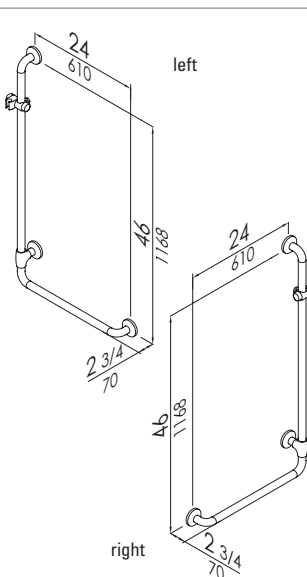

Code

24" x 12" right	G11JBRxx19
24" x 12" left	G11JBLxx19
38" x 19" right	G11JBRxx20
38" x 19" left	G11JBLxx20

Options

Hand shower holder	Y87JOSxx02
Hand shower	Y91JOSN108
Flex hose	Y91JOSN107

www.pontegiuiousa.com

L-shaped grab bar made of aluminium pipe, coated with nylon.
Clear space between the wall and bar 1 7/16".
POLYCOLOR Series 1 5/16" Dia

Product