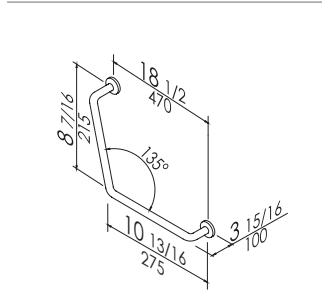

Product

Reversible

www.ponteguliousa.com

Code

18 1/2"

G40JASxx08

135° angled grab bar made of seamless zinc-plated steel pipe, coated with **antimicrobial**, biocompatible and warm-to-the-touch vinyl. Clear space between the wall and bar 2 5/8". MAXIMA Series 1 5/16" Dia

Product