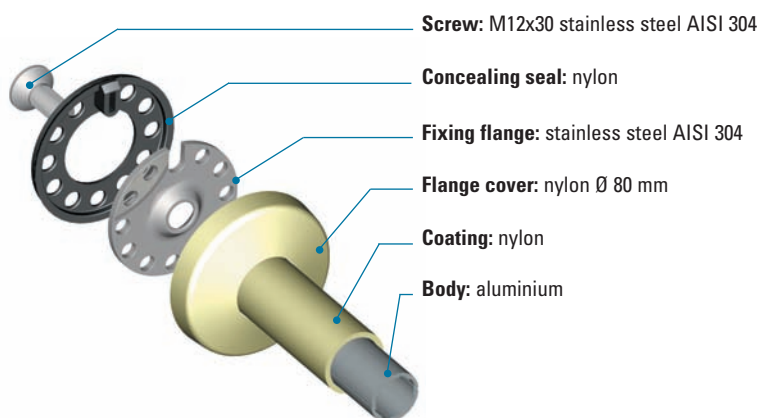

Product

	Code
12"	G02JASxx01
16"	G02JASxx02
18"	G02JASxx03
24"	G02JASxx04
30"	G02JASxx05
32"	G02JASxx06
36"	G02JASxx07

Straight grab bar made of seamless zinc-plated steel pipe, coated with **antimicrobial**, biocompatible and warm-to-the-touch vinyl. Clear space between the wall and bar 1 1/2". MAXIMA Series 1 5/16" Dia

www.pontegiuliosa.com

Product

	Code
42"	G02JASxx08
48"	G02JASxx09

Straight grab bar made of seamless zinc-plated steel pipe, coated with **antimicrobial**, biocompatible and warm-to-the-touch vinyl. Clear space between the wall and bar 1 1/2". MAXIMA Series 1 5/16" Dia

Options	
Hand shower	Y91JOSN108
Flex hose	Y91JOSN107

Straight grab bar made of seamless zinc-plated steel pipe, coated with **antimicrobial**, biocompatible and warm-to-the-touch vinyl. Equipped with hand shower holder. Clear space between the wall and bar 1 1/2". MAXIMA Series 1 5/16" Dia

NYLON COATED GRAB BARS

Polycolor

A basic collection with an elegant and clean shape

POLYCOLOR

- Modular shape (curved and straight parts are joined together)
- Different color choices
- Basic collection
- Non stock item. 4 to 5 weeks for delivery