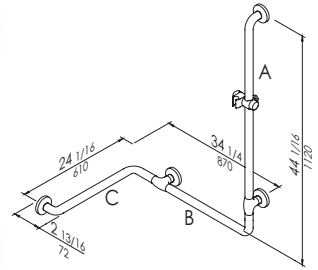

Product

Reversible

	<i>Code</i>
44 1/16" x 34 1/4" x 24 1/16"	G02JBSxx07
A x B x C	ON DEMANDE

Options

Hand shower	Y91JOSN108
Flex hose	Y91JOSN107

Corner and vertical grab bar made of zinc-plated steel pipe, coated with **antimicrobial**, biocompatible and warm-to-the-touch vinyl. Equipped with hand shower holder. Clear space between the wall and bar 1 1/2". MAXIMA Series 1 5/16" Dia

www.pontegiuliosa.com

Product