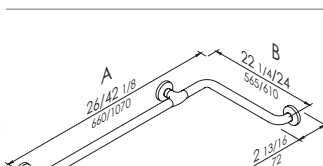

Product

www.pontegiuliousa.com

	Code
24" x 26"	G02JBSxx01
22 1/4" x 42 1/8"	G02JBSxx03
A x B	ON DEMANDE

Customised corner grab bar made of seamless zinc-plated steel pipe, coated with **antimicrobial**, biocompatible and warm-to-the-touch vinyl. Clear space between the wall and bar 1 1/2". MAXIMA Series 1 5/16" Dia