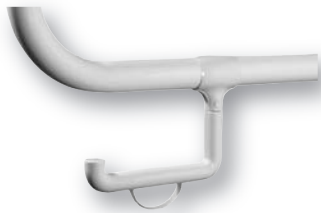

<i>Code</i>
	F17AGNxx03

BioCote® protection available only for white (W1) color.

Removable toilet paper holder made of nylon

www.pontegiuliosa.com