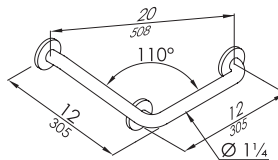

Code
12" x 12"	G55JASN114

www.pontegiuliousa.com

135° angled grab bar made of seamless stainless steel AISI 304 pipe, with satin finish.
Clear space between the wall and bar 1 1/2".
SATIN-STAINLESS STEEL Series 1 1/4" Dia

Product