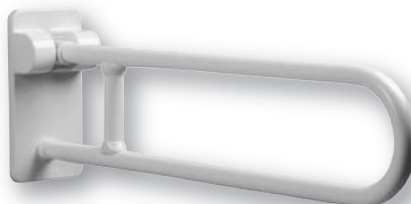

Options	
Hand shower	Y91JOSN108
Flex hose	Y91JOSN107

Straight grab bar made of seamless zinc-plated steel pipe, coated with **antimicrobial**, biocompatible and warm-to-the-touch vinyl. Equipped with hand shower holder. Clear space between the wall and bar 1 1/2". MAXIMA Series 1 5/16" Dia

Hand shower

Y91JOSN108

Flex hose

Y91JOSN107

L-shaped grab bar made of zinc-plated steel pipe, coated with **antimicrobial**, biocompatible and warm-to-the-touch vinyl. Clear space between the wall and bar 1 1/2". MAXIMA Series 1 5/16" Dia

Clear space between the wall and bar 1 1/2".
MAXIMA Series 1 5/16" Dia

www.ponteguliousa.com

Product

	Code
33 1/2"	G02JCSxx04

Options

Wall protection plate 5 5/16" x 8 3/4"	Y88JKSN113
Removable roll paper holder	F17AGNxx03

Folding grab bar made of zinc-plated steel pipe, coated with **antimicrobial**, biocompatible and warm-to-the-touch vinyl.
MAXIMA Series 1 5/16" Dia

www.ponteguliousa.com

Product

	Code
23 5/8"	G40JCSxx09
27 9/16"	G40JCSxx10
33 1/2"	G40JCSxx47