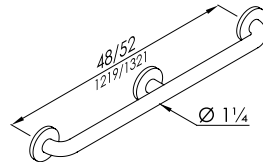

www.pontegiuliousa.com

ADA

	<i>Code</i>
12"	G55JASN101
16"	G55JASN102
18"	G55JASN103
24"	G55JASN104
30"	G55JASN105
32"	G55JASN106
36"	G55JASN107
42"	G55JASN108
48"	G55JASN109

Straight grab bar made of seamless stainless steel AISI 304 pipe, with satin finish.
Clear space between the wall and bar 1 1/2".
SATIN-STAINLESS STEEL Series 1 1/4" Dia

Product