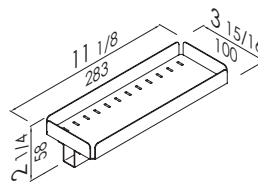

Code
2 1/4" x 11 1/8"	F18ANSxx02

Shelf made of painted steel

www.pontegiuliosa.com

Product