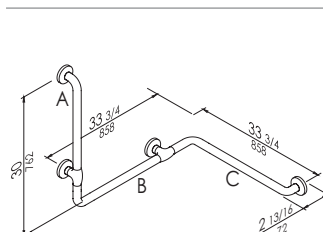

Product

Reversible

www.pontegiuliousa.com

	Code
30" x 33 3/4" x 33 3/4"	G02JBSxx06
A x B x C	ON DEMANDE

Options	
Hand shower	Y91JOSN108
Flex hose	Y91JOSN107

Corner and vertical grab bar made of zinc-plated steel pipe, coated with **antimicrobial**, biocompatible and warm-to-the-touch vinyl. Equipped with hand shower holder. Clear space between the wall and bar 1 1/2". MAXIMA Series 1 5/16" Dia