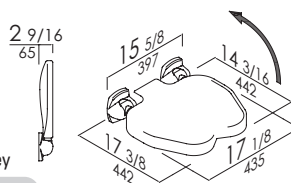

D2 Grey

17 1/8" x 17 3/8"

Code
G27JSD218

www.ponteguliousa.com

Options

Chromed flange covers

Y87JISC148

Folding seat made of aluminium and covered with soft and warm to the touch polyurethane