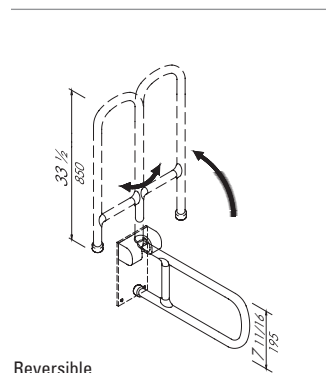

Product

	Code
33 1/2"	G02JCSxx04

Options

Wall protection plate 5 5/16" x 8 3/4"	Y88JKSN113
Removable roll paper holder	F17AGNxx03

Folding grab bar made of zinc-plated steel pipe, coated with **antimicrobial**, biocompatible and warm-to-the-touch vinyl.
MAXIMA Series 1 5/16" Dia

www.ponteguliousa.com