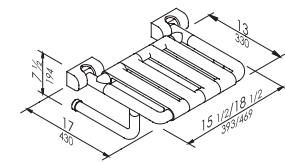

Product

www.pontegiuliosa.com

Code	
17" x 15 1/2"	G01JDSxx20
17" x 18 1/2"	G01JDSxx21

Options

Wall protection plate 5 5/16" x 8 3/4"	Y88JKSN113

Folding seat with nylon slats, made of zinc-plated steel pipe, coated with antimicrobial, biocompatible, warm-to-the-touch vinyl