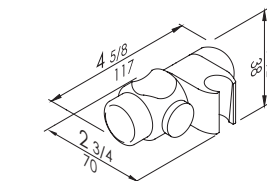

Product

	Code
1 1/2" x 4 5/8" x 2 3/4"	Y87JOSxx02

Hand shower holder. Suitable on any 1 1/4" bar available in colors. Simplified installation

www.pontegiuliosa.com

Product