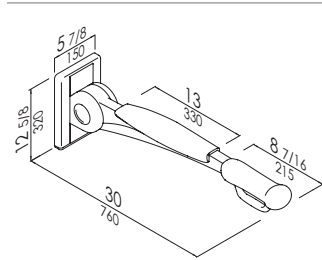

Product

Code
30" **G12JCSxx14**

Folding grab bar made of aluminium with polyurethane front and top parts. PUR Series

www.pontegiuliousa.com

D1 Black

D2 Grey