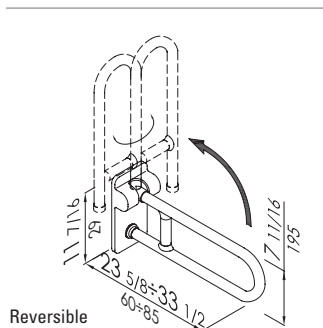

www.pontegiuliousa.com

	Code
23 5/8"	G40JCSxx01
27 9/16"	G40JCSxx03
33 1/2"	G40JCSxx46

Options	
Removable roll paper holder	F17AGNxx03

Folding and rotating grab bar with reinforced joint made of seamless zinc-plated steel pipe, coated with **antimicrobial**, biocompatible and warm-to-the-touch vinyl. MAXIMA Series 1 5/16" Dia