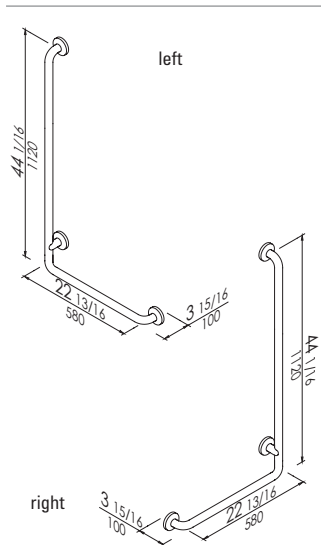

Product

	Code
44 1/16" x 22 13/16" right	G29JBRN120
44 1/16" x 22 13/16" left	G29JBLN120

Options

Hand shower holder	Y87JOSxx01
Hand shower	Y91JOSN108
Flex hose	Y91JOSN107

www.pontegiuliousa.com

L-shaped grab bar made of stainless steel AISI 304 pipe, with polished finish.
Clear space between the wall and bar 2 11/16".
POLISHED-STAINLESS STEEL Series 1 1/4" Dia

Product

	Code
44 1/16" x 24 3/8" x 24 3/8" right	G29JBRN106
44 1/16" x 24 3/8" x 24 3/8" left	G29JBLN106

Options

Hand shower holder	Y87JOSxx01
Hand shower	Y91JOSN108
Flex hose	Y91JOSN107

www.pontegiuliousa.com

Corner and vertical grab bar made of stainless steel AISI 304 pipe, with polished finish.
Clear space between the wall and bar 2 11/16".
POLISHED-STAINLESS STEEL Series 1 1/4" Dia

Product

	Code
23 5/8"	G29JCSN112

www.pontegiuliousa.com

Folding grab bar made of stainless steel AISI 304 pipe, with polished finish.
Clear space between the wall and bar 2 11/16".
POLISHED-STAINLESS STEEL Series 1 1/4" Dia