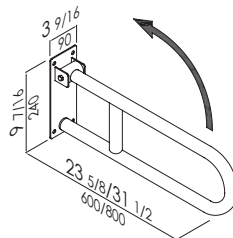

Code
23 5/8"	G55JCSN112
31 1/2"	G55JCSN114

www.pontegiuliousa.com

Folding grab bar made of seamless stainless steel AISI 304 pipe, with satin finish.
Clear space between the wall and bar 1 1/2".
SATIN-STAINLESS STEEL Series 1 1/4" Dia