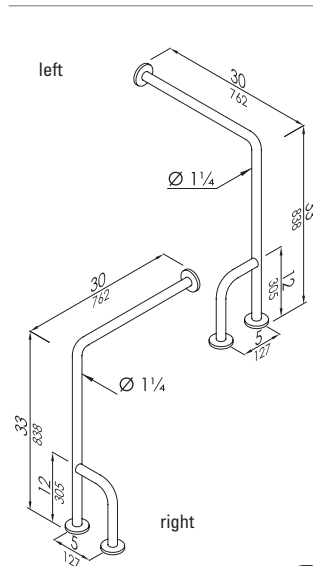

Code
30" x 33" right	G55JCRN138
30" x 33" left	G55JCLN138

www.pontegiuliosa.com

90° wall-to-floor grab bar made of seamless stainless steel AISI 304 pipe, with satin finish.
Clear space between the wall and bar 1 1/2".
SATIN-STAINLESS STEEL Series 1 1/4" Dia

Product