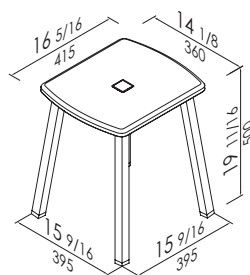

Code
19 11/16" x 11 1/8" x 16 5/16" white ABS base and black legs **G27JDSW130**
19 11/16" x 11 1/8" x 16 5/16" grey ABS base and black legs **G27JDSD230**

www.pontegiuliosa.com

Stool with ABS base and aluminium floor supporting legs