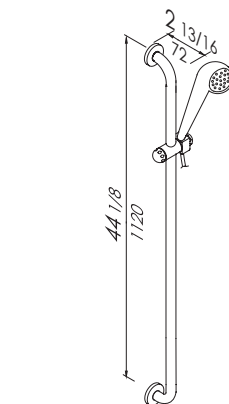

www.pontegiuliosa.com

Product

	Code
42"	G02JASxx08
48"	G02JASxx09

Straight grab bar made of seamless zinc-plated steel pipe, coated with **antimicrobial**, biocompatible and warm-to-the-touch vinyl. Clear space between the wall and bar 1 1/2". MAXIMA Series 1 5/16" Dia

www.pontegiuliosa.com

Product

	Code
1 1/2" x 4 5/8" x 2 3/4"	Y87JOSxx02

Hand shower holder. Suitable on any 1 1/4" bar available in colors. Simplified installation

www.pontegiuliosa.com

Product

	Code
44 1/8"	G02JOSxx01

Options	
Hand shower	Y91JOSN108
Flex hose	Y91JOSN107

Straight grab bar made of seamless zinc-plated steel pipe, coated with **antimicrobial**, biocompatible and warm-to-the-touch vinyl. Equipped with hand shower holder. Clear space between the wall and bar 1 1/2". MAXIMA Series 1 5/16" Dia