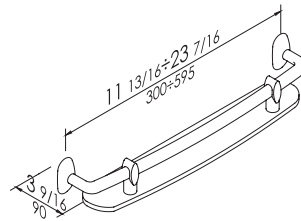

Code
11 13/16"	G14JESxx01
17 11/16"	G14JESxx02
23 7/16"	G14JESxx03

Safety towel holder made of zinc-plated steel pipe, coated with biocompatible and warm-to-the-touch vinyl. Equipped with plexiglass shelf. URBINATI line

www.pontegiuliosa.com

Hotel accessories

Product